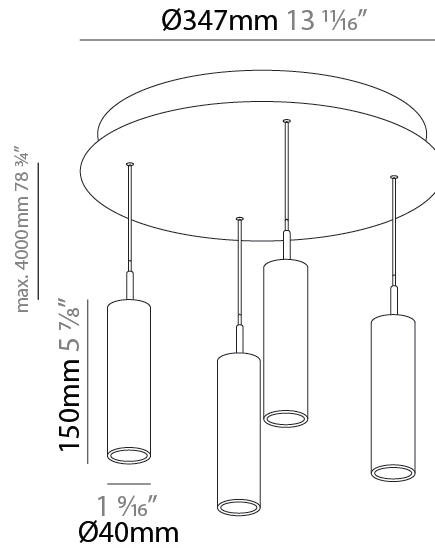

GENERAL

Series: G-Mini Round
Subseries: G-Mini Round Hangover
Brand: Prolight
Division: Architectural
Mounting Type: Suspension
Mounting Location: Ceiling
Subcategory: Spots

PHYSICAL

Shape: Cylinder
Diameter (mm): 347
Diameter (in): 13 1/16
Height (mm): 150
Height (in): 5 7/8
Light Distribution: Direct
Fixture Finish: SSR / BKV / CWI / CRY / HAB / UFT / ITA / RUA / FTG / MYG / LOD / PUS / FRO / FUP / KIA / POP / BLS / SPG / MEY / GOH / GUM / CHC / COM / ABZ / JAG / OBR / MOS / ROR
Accent Finish: NOF / COP / MIR / SSS
Fixture Material: Extruded Aluminum / Steel
Cable Details: 2,000mm/78 3/4" / 4,000mm/157 1/2" - Cable, Black, Green, Orange, Red, White

ELECTRICAL

Lamp Type: LED (Zhaga Standard)
Input Wattage (W): 39
Total Output Wattage (W): 35.4
Dimming: Non-Dimmable
Driver Included: Yes
Driver Location: Integrated
Driver Type: Constant Current - Universal
Driver Class: Class 2
Input Voltage (V): 120 - 277

LED

Color Temperature (°K): 2700 / 3000 / 3500 / 4000
Max. Delivered Lumen (lm): 2776 / 2904 / 3012 / 3080
Nominal Lumen (lm): 3878 / 4056 / 4206 / 4301
CRI: >90 CRI
Lamp Life (hrs): 50000

OPTICAL

Beam Angle: 40 / 52

RATINGS AND CERTIFICATIONS

Certified By: Certified for North American Standards
IP rating: IP20