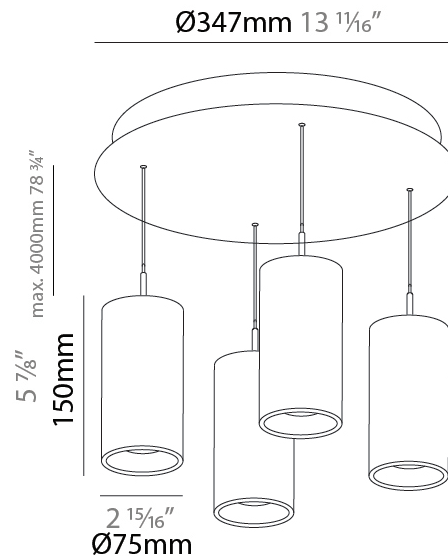

GENERAL

Series: G-Mini Round
Subseries: G-Mini Round Hangover
Brand: Prolight
Division: Architectural
Mounting Type: Suspension
Mounting Location: Ceiling
Subcategory: Spots

PHYSICAL

Shape: Cylinder
Diameter (mm): 75
Diameter (in): 2 ¹⁵/₁₆
Length (mm): 1200
Length (in): 47 ¹/₄
Height (mm): 150
Height (in): 5 ⁷/₈
Light Distribution: Direct
Diffuser: Shine Ring - NOR / OPL / YEL / ORA / RED / BLU / GRN
Fixture Finish: SSR / BKV / CWI / CRY / HAB / UFT / ITA / RUA / FTG / MYG / LOD / PUS / FRO / FUP / KIA / POP / BLS / SPG / MEY / GOH / GUM / CHC / COM / ABZ / JAG / OBR / MOS / ROR
Accent Finish: NOF / COP / MIR / SSS
Fixture Material: Extruded Aluminum / Steel
Cable Details: 2,000mm/78 3/4" / 4,000mm/157 1/2" - Cable, Black, Green, Orange, Red, White

ELECTRICAL

Lamp Type: LED (Zhaga Standard)
Input Wattage (W): 26
Total Output Wattage (W): 23.7
Dimming: Non-Dimmable
Driver Included: Yes
Driver Location: Integrated
Driver Type: Constant Current - Universal
Driver Class: Class 2
Input Voltage (V): 120 - 277

LED

Color Temperature (°K): 2700 / 3000 / 3500 / 4000
Max. Delivered Lumen (lm): 1557 / 1649 / 1740 / 1787
Nominal Lumen (lm): 1840 / 1949 / 2057 / 2112
CRI: >90 CRI
Lamp Life (hrs): 50000

OPTICAL

Beam Angle: 6 / 22 / 38

RATINGS AND CERTIFICATIONS

Certified By: Certified for North American Standards
IP rating: IP20